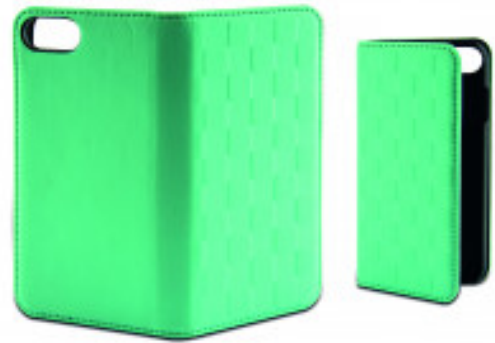

DESCRIPTION

The Soft Folio Case is lycra coated that provides a soft feeling when holding it. It has an inner polycarbonate cradle that adds additional safety to the device. KSIX is a brand from Atlantis Internacional. It has the largest collection of accessories designed to make the most of mobile devices. Each product is presented in modern and attractive packaging, which stands out on any shelf. It offers personalized customer services and complete after-sales service. Technical specifications KSIX Soft Folio Case Book aperture design Lycra coated case that provides soft touch and grip Soft interior with pocket for cards Easy to install and remove Access to camera, buttons and ports Material: Lycra coated Inner cradle material: polycarbonate Available in different colors

TECHNICAL SPECIFICATIONS.

Color	Blue
Material	Textile, polycarbonate
Rigidity	Semi-rigid
Brand compatibility	Apple
Model compatibility	iPhone 7 Plus/iPhone 8 Plus

STRENGTHS