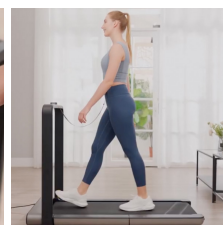

With digital display

The Kingsmith WalkingPad X21 folding connected treadmill includes a high-resolution 1.27" OLED digital display on the handrail so you can keep all your data under control and at a glance.

The latest in NFC technology

Thanks to its NFC technology, transferring your workout data from the treadmill to your smartphone has never been easier. Bring your phone close and in 3 seconds you'll have it all in the palm of your hand.

Maximum speed!

The Kingsmith treadmill includes different modes and levels to adapt your workout to your goals. It is capable of reaching between 0.5 and 12km/h. A professional option for your own gym, home or office.

Ultra-quiet and compact

Thanks to its Brushless Motor, this bike is incredibly quiet. In addition, it folds using the innovative 180° + 90° system, so it occupies only 0.16m². 84% less than other options on the market!

Get the most out of your app

With our Walkingpad X21, you have all your workouts and routines always at hand. Download the KS Fit app and synchronize it with the treadmill to have all your progress at a glance - you're in control!.

Up to 3 hours of use per day

The Kingsmith treadmill will always keep up with you. Enjoy up to 3 hours of use per day or up to 21 hours per week and let nothing stand in your way - bring out your most avid runner!

Recommended use: Allow 10 minutes rest time for every 50 minutes of continuous use.

TECHNICAL SPECIFICATIONS.

Weight	42 kg
Dimensions	100.7 x 71.1 x 22.5 cm
Color	Gray
Power	220-240V
APP	KS Fit
Shape	Premium
Display	OLED 1.27"
Noise	Silent